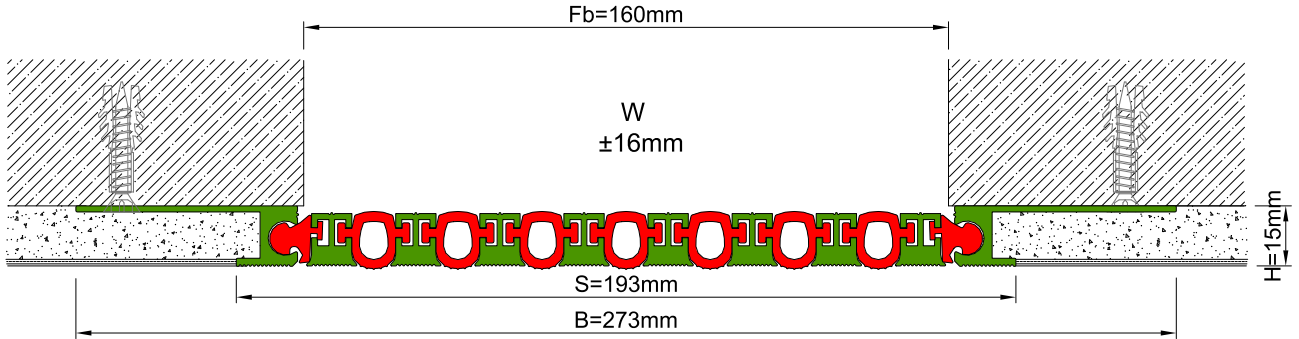

AS A126 flush mounted profile can easily be installed by means of screws to all types of wall & ceiling. Adjustable interlocking profile and gasket configuration makes it available for gaps up to 200 mm. Multipartite design ensures the profile to meet displacements in 3 directions. If inquired, AS A126 can be applied with floor type AS A226 and this dual application brings in a decorative aspect. Profiles are delivered factory-assembled.

- Application Areas** : Indoor & Outdoor / Wall & Ceiling
- Ideal for** : Shopping Malls, Airports, Residences, Hospitals, Hotels, Commercial & Public Buildings etc.
- Material** : Mill Finish Aluminum (Anodizing optional), TPE Gasket
- Aluminum Alloy** : 6063 AA-USA / EN AW 6063
- Optional Supplies** : Fire Barrier, Waterproof EPDM membrane

* Visuals are representative and the profile configuration may differ depending on the characteristics requested.

GASKET COLORS **BLACK** GREY BEIGE Custom Colors available.

LOCATION	MODEL	GAP (Fb) mm	HEIGHT (H) MM	OVERALL WIDTH (B) mm	VISIBLE WIDTH (S) mm	MOVEMENT (W) mm	LOAD CAPACITY	STANDARD LENGTH (mt)
Wall to Wall	AS A126-030	30	15 / 28	128	48	± 2	N/A	3
	AS A126-050	50	15 / 28	148	68	± 4	N/A	3
	AS A126-060	60	15 / 28	170	90	± 6	N/A	3
	AS A126-080	80	15 / 28	190	110	± 8	N/A	3
	AS A126-100	100	15 / 28	210	131	± 10	N/A	3
	AS A126-120	120	15 / 28	231	152	± 12	N/A	3
	AS A126-140	140	15 / 28	252	173	± 14	N/A	3
	AS A126-160	160	15 / 28	273	193	± 16	N/A	3
	AS A126-200	200	15 / 28	315	235	± 20	N/A	3

Note: Please ask for different sizes

Profil No Profile Number	AS A126 160	AS A126 160K
Fb (mm)	160	160
H (mm) yaklaşık approx.	15	15
W± (mm) yaklaşık approx.	±16	±16
Renk Color	Alüminyum: Natürel, Fitiller: Siyah, gri, diğer Aluminum: Natural, Inserts: Black, grey, others	
Malzeme Material	Alüminyum, TPE Termoplastik Elastomer Aluminum, TPE Thermoplastic Elastomer	
Standart Uzunluk (m) Standard Length (m)	3	