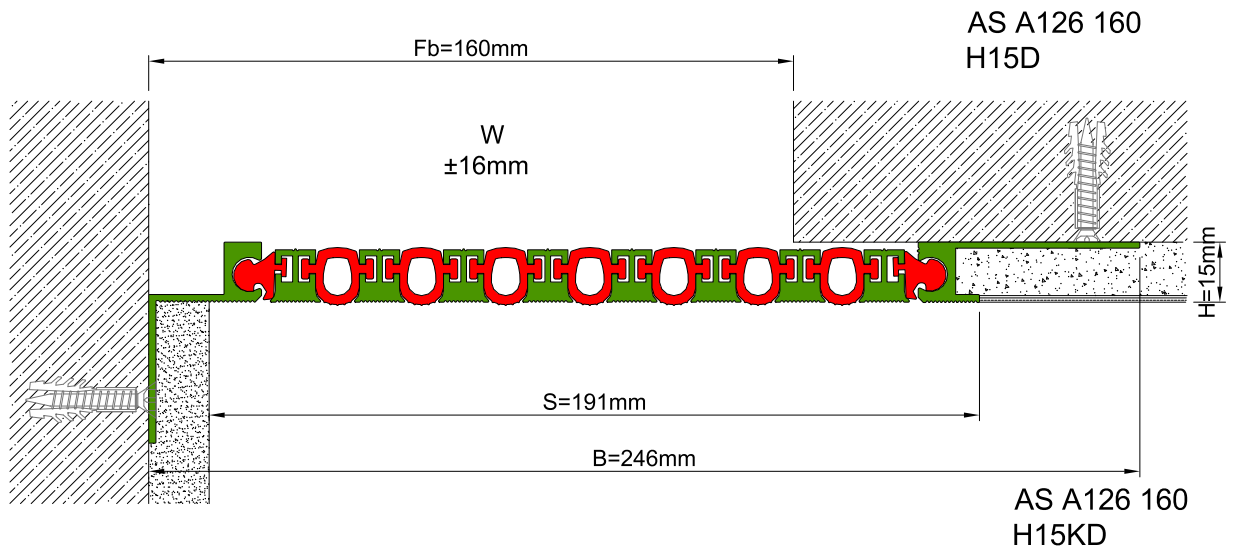

AS A126 flush mounted profile can easily be installed by means of screws to all types of wall & ceiling. Adjustable interlocking profile and gasket configuration makes it available for gaps up to 200 mm. Multipartite design ensures the profile to meet displacements in 3 directions. If inquired, AS A126 can be applied with floor type AS A226 and this dual application brings in a decorative aspect. Profiles are delivered factory-assembled.

- Application Areas** : Indoor & Outdoor / Wall & Ceiling
- Ideal for** : Shopping Malls, Airports, Residences, Hospitals, Hotels, Commercial & Public Buildings etc.
- Material** : Mill Finish Aluminum (Anodizing optional), TPE Gasket
- Aluminum Alloy** : 6063 AA-USA / EN AW 6063
- Optional Supplies** : Fire Barrier, Waterproof EPDM membrane

* Visuals are representative and the profile configuration may differ depending on the characteristics requested.

GASKET COLORS **BLACK** GREY BEIGE Custom Colors available.

LOCATION	MODEL	GAP (Fb) mm	HEIGHT (H) MM	OVERALL WIDTH (B) mm	VISIBLE WIDTH (S) mm	MOVEMENT (W) mm	LOAD CAPACITY	STANDARD LENGTH (mt)
Wall to Wall	AS A126-030	30	15 / 28	128	48	± 2	N/A	3
	AS A126-050	50	15 / 28	148	68	± 4	N/A	3
	AS A126-060	60	15 / 28	170	90	± 6	N/A	3
	AS A126-080	80	15 / 28	190	110	± 8	N/A	3
	AS A126-100	100	15 / 28	210	131	± 10	N/A	3
	AS A126-120	120	15 / 28	231	152	± 12	N/A	3
	AS A126-140	140	15 / 28	252	173	± 14	N/A	3
	AS A126-160	160	15 / 28	273	193	± 16	N/A	3
	AS A126-200	200	15 / 28	315	235	± 20	N/A	3

Note: Please ask for different sizes

Profil No Profile Number	AS A126 160	AS A126 160K
Fb (mm)	160	160
H (mm) yaklaşık approx.	15	15
W± (mm) yaklaşık approx.	±16	±16
Renk Color	Alüminyum: Natürel, Fitiller: Siyah, gri, diğer Aluminum: Natural, Inserts: Black, grey, others	
Malzeme Material	Alüminyum, TPE Termoplastik Elastomer Aluminum, TPE Thermoplastic Elastomer	
Standart Uzunluk (m) Standard Length (m)	3	