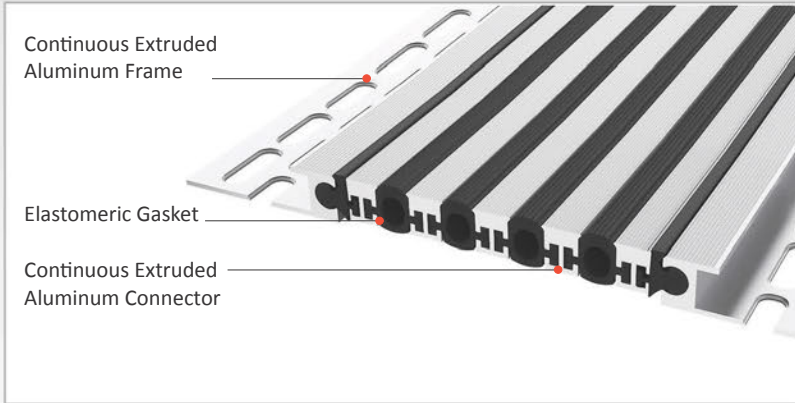

AS A126 flush mounted profile can easily be installed by means of screws to all types of wall & ceiling. Adjustable interlocking profile and gasket configuration makes it available for gaps up to 200 mm. Multipartite design ensures the profile to meet displacements in 3 directions. If inquired, AS A126 can be applied with floor type AS A226 and this dual application brings in a decorative aspect. Profiles are delivered factory-assembled.

- Application Areas** : Indoor & Outdoor / Wall & Ceiling
- Ideal for** : Shopping Malls, Airports, Residences, Hospitals, Hotels, Commercial & Public Buildings etc.
- Material** : Mill Finish Aluminum (Anodizing optional), TPE Gasket
- Aluminum Alloy** : 6063 AA-USA / EN AW 6063
- Optional Supplies** : Fire Barrier, Waterproof EPDM membrane

* Visuals are representative and the profile configuration may differ depending on the characteristics requested.

GASKET COLORS **BLACK** GREY BEIGE Custom Colors available.

LOCATION	MODEL	GAP (Fb) mm	HEIGHT (H) MM	OVERALL WIDTH (B) mm	VISIBLE WIDTH (S) mm	MOVEMENT (W) mm	LOAD CAPACITY	STANDARD LENGTH (mt)
Wall to Wall	AS A126-030	30	15 / 28	128	48	± 2	N/A	3
	AS A126-050	50	15 / 28	148	68	± 4	N/A	3
	AS A126-060	60	15 / 28	170	90	± 6	N/A	3
	AS A126-080	80	15 / 28	190	110	± 8	N/A	3
	AS A126-100	100	15 / 28	210	131	± 10	N/A	3
	AS A126-120	120	15 / 28	231	152	± 12	N/A	3
	AS A126-140	140	15 / 28	252	173	± 14	N/A	3
	AS A126-160	160	15 / 28	273	193	± 16	N/A	3
	AS A126-200	200	15 / 28	315	235	± 20	N/A	3

Note: Please ask for different sizes

Profil No Profile Number	AS A126 160	AS A126 160K
Fb (mm)	160	160
H (mm) yaklaşık approx.	15	15
W± (mm) yaklaşık approx.	±16	±16
Renk Color	Alüminyum: Natürel, Fitiller: Siyah, gri, diğer Aluminum: Natural, Inserts: Black, grey, others	
Malzeme Material	Alüminyum, TPE Termoplastik Elastomer Aluminum, TPE Thermoplastic Elastomer	
Standart Uzunluk (m) Standard Length (m)	3	