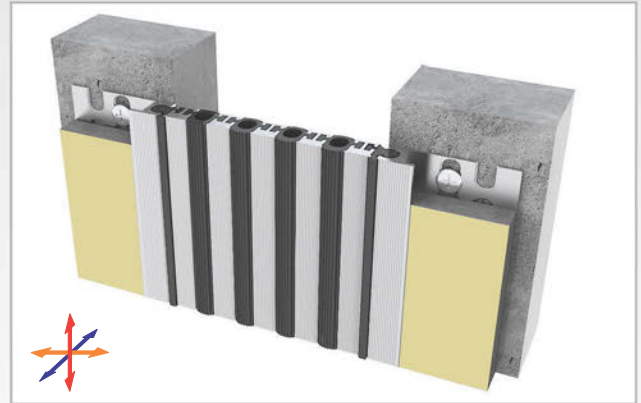

AS A126 flush mounted profile can easily be installed by means of screws to all types of wall & ceiling. Adjustable interlocking profile and gasket configuration makes it available for gaps up to 200 mm. Multipartite design ensures the profile to meet displacements in 3 directions. If inquired, AS A126 can be applied with floor type AS A226 and this dual application brings in a decorative aspect. Profiles are delivered factory-assembled.

- Application Areas** : Indoor & Outdoor / Wall & Ceiling
- Ideal for** : Shopping Malls, Airports, Residences, Hospitals, Hotels, Commercial & Public Buildings etc.
- Material** : Mill Finish Aluminum (Anodizing optional), TPE Gasket
- Aluminum Alloy** : 6063 AA-USA / EN AW 6063
- Optional Supplies** : Fire Barrier, Waterproof EPDM membrane

* Visuals are representative and the profile configuration may differ depending on the characteristics requested.

GASKET COLORS **BLACK** GREY BEIGE Custom Colors available.

LOCATION	MODEL	GAP (Fb) mm	HEIGHT (H) MM	OVERALL WIDTH (B) mm	VISIBLE WIDTH (S) mm	MOVEMENT (W) mm	LOAD CAPACITY	STANDARD LENGTH (mt)
Wall to Wall	AS A126-030	30	15 / 28	128	48	± 2	N/A	3
	AS A126-050	50	15 / 28	148	68	± 4	N/A	3
	AS A126-060	60	15 / 28	170	90	± 6	N/A	3
	AS A126-080	80	15 / 28	190	110	± 8	N/A	3
	AS A126-100	100	15 / 28	210	131	± 10	N/A	3
	AS A126-120	120	15 / 28	231	152	± 12	N/A	3
	AS A126-140	140	15 / 28	252	173	± 14	N/A	3
	AS A126-160	160	15 / 28	273	193	± 16	N/A	3
	AS A126-200	200	15 / 28	315	235	± 20	N/A	3

Note: Please ask for different sizes

Profil No Profile Number	AS A126 160	AS A126 160K
Fb (mm)	160	160
H (mm) yaklaşık approx.	15	15
W± (mm) yaklaşık approx.	±16	±16
Renk Color	Alüminyum: Natürel, Fitiller: Siyah, gri, diğer Aluminum: Natural, Inserts: Black, grey, others	
Malzeme Material	Alüminyum, TPE Termoplastik Elastomer Aluminum, TPE Thermoplastic Elastomer	
Standart Uzunluk (m) Standard Length (m)	3	