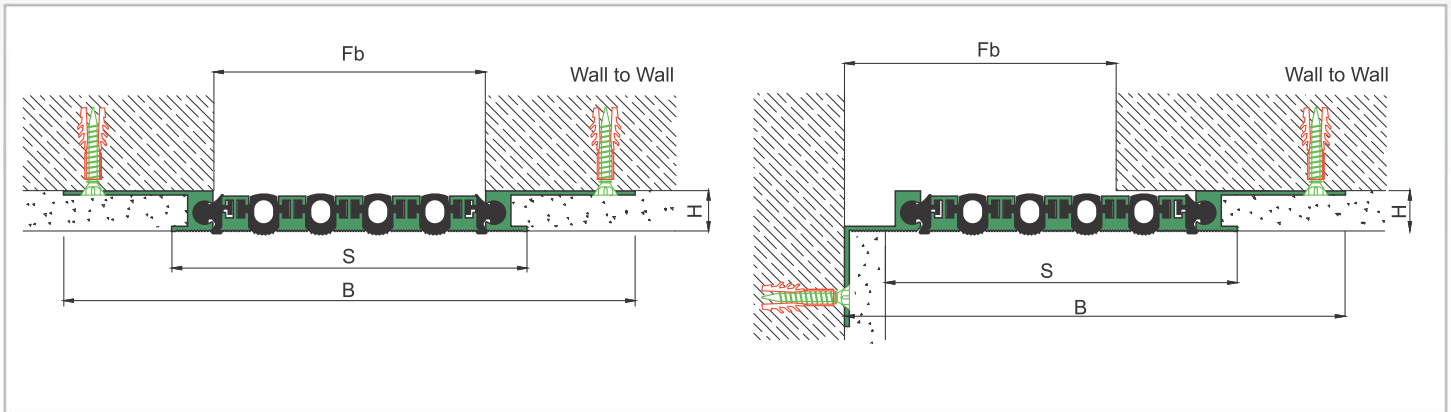

AS A126 flush mounted profile can easily be installed by means of screws to all types of wall & ceiling. Adjustable interlocking profile and gasket configuration makes it available for gaps up to 200 mm. Multipartite design ensures the profile to meet displacements in 3 directions. If inquired, AS A126 can be applied with floor type AS A226 and this dual application brings in a decorative aspect. Profiles are delivered factory-assembled.

- Application Areas** : Indoor & Outdoor / Wall & Ceiling
- Ideal for** : Shopping Malls, Airports, Residences, Hospitals, Hotels, Commercial & Public Buildings etc.
- Material** : Mill Finish Aluminum (Anodizing optional), TPE Gasket
- Aluminum Alloy** : 6063 AA-USA / EN AW 6063
- Optional Supplies** : Fire Barrier, Waterproof EPDM membrane

* Visuals are representative and the profile configuration may differ depending on the characteristics requested.

GASKET COLORS **BLACK** GREY BEIGE Custom Colors available.

LOCATION	MODEL	GAP (Fb) mm	HEIGHT (H) MM	OVERALL WIDTH (B) mm	VISIBLE WIDTH (S) mm	MOVEMENT (W) mm	LOAD CAPACITY	STANDARD LENGTH (mt)
Wall to Wall	AS A126-030	30	15 / 28	128	48	± 2	N/A	3
	AS A126-050	50	15 / 28	148	68	± 4	N/A	3
	AS A126-060	60	15 / 28	170	90	± 6	N/A	3
	AS A126-080	80	15 / 28	190	110	± 8	N/A	3
	AS A126-100	100	15 / 28	210	131	± 10	N/A	3
	AS A126-120	120	15 / 28	231	152	± 12	N/A	3
	AS A126-140	140	15 / 28	252	173	± 14	N/A	3
	AS A126-160	160	15 / 28	273	193	± 16	N/A	3
	AS A126-200	200	15 / 28	315	235	± 20	N/A	3

Note: Please ask for different sizes

Profil No Profile Number	AS A126 160	AS A126 160K
Fb (mm)	160	160
H (mm) yaklaşık approx.	15	15
W± (mm) yaklaşık approx.	±16	±16
Renk Color	Alüminyum: Natürel, Fitiller: Siyah, gri, diğer Aluminum: Natural, Inserts: Black, grey, others	
Malzeme Material	Alüminyum, TPE Termoplastik Elastomer Aluminum, TPE Thermoplastic Elastomer	
Standart Uzunluk (m) Standard Length (m)	3	